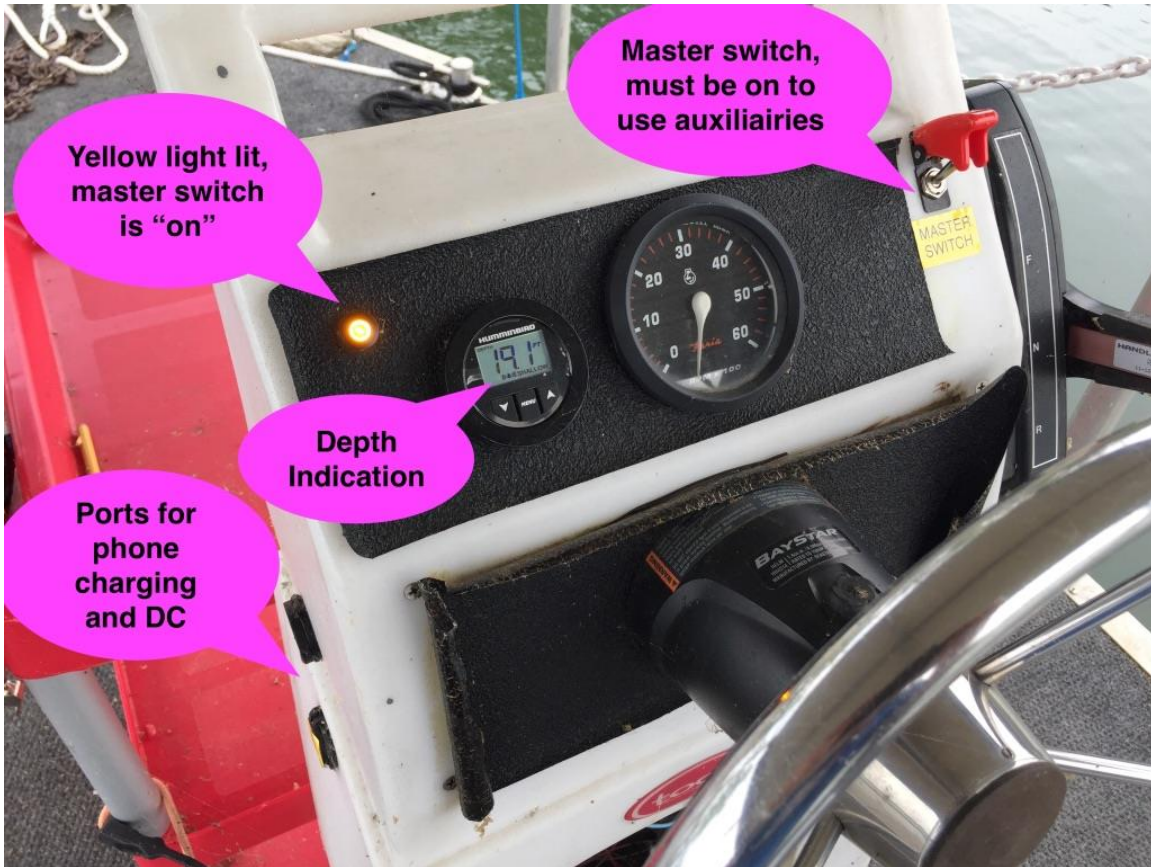

Signal Barge Enhancements for 2020

New speakers,
connected to
mike

Mailbox houses
new horns,
actuated by Ollie or
buttons

Text