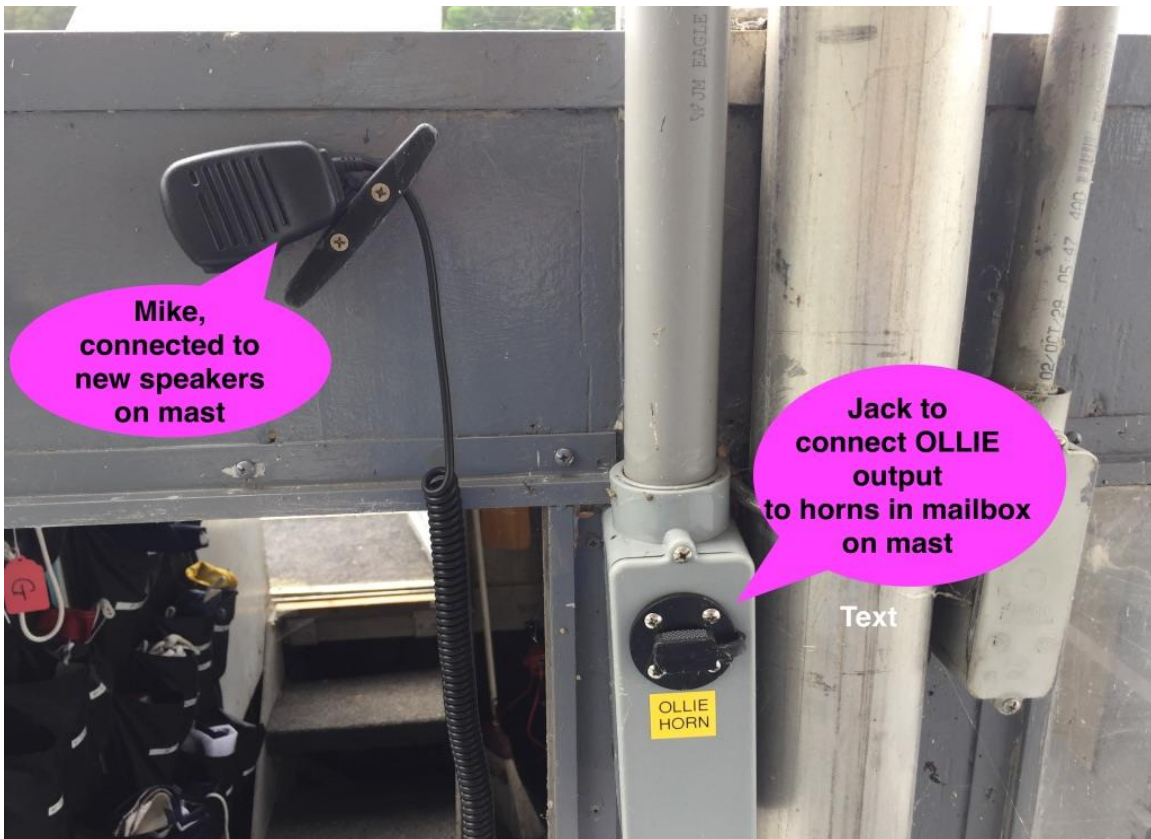

Signal Barge Enhancements for 2020

New speakers,
connected to
mike

Mailbox houses
new horns,
actuated by Ollie or
buttons

Text